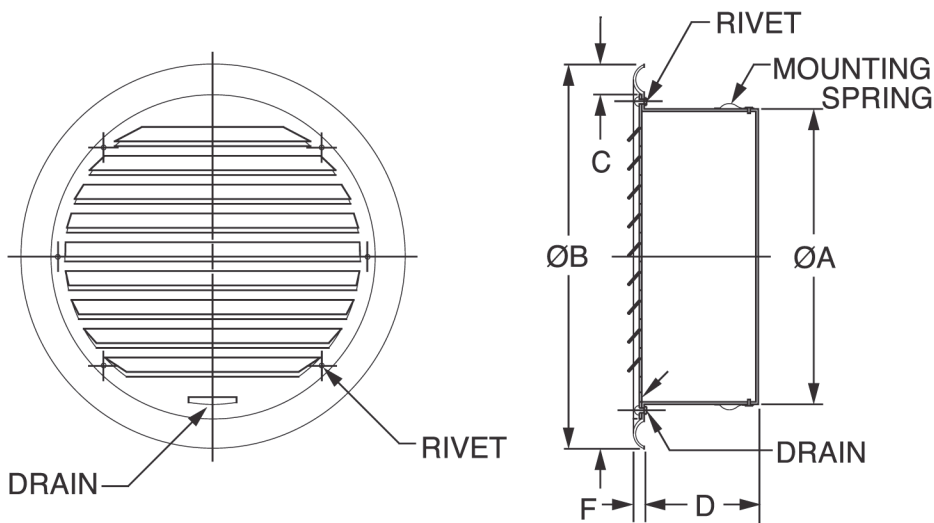

Model: SX

Aluminum VentLouver

- Aluminum Construction
- Easy Installation by Spring Clips
- Anodized Finish for Rust Protection
- Insect Screen (Optional)

- Material: Aluminum
- Standard Finish: Anodized

Optional Insect Screen

MODEL	DUCT SIZE	A	B	C	D	F	FREE AREA
SX 3	75	74	122	15	35	7	18.58 sq.cm
SX 4	100	97	145	15	42	7	37.16 sq.cm
SX 5	125	120	169	15	45	7	46.45 sq.cm
SX 6	150	145	203	20	65	7	74.32 sq.cm
SX 7	175	170	228	20	65	7	102.19 sq.cm
SX 8	200	195	254	20	75	7	130.06 sq.cm

Dimensions are in millimeters. Product Information is Subject to Change Without Notice

JOB NAME: _____	SUBMITTED BY: _____	DATE: _____	Model SX Aluminum VentLouver
LOCATION: _____			
ARCHITECT: _____			Form No.359S-MS
ENGINEER: _____			
CONTRACTOR: _____			