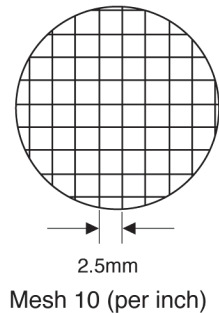

Optional Insect Screen

MODEL	DUCT SIZE	A	B	C	D	F	FREE AREA
SX 3	75	74	122	15	35	7	18.58 sq.cm
SX 4	100	97	145	15	42	7	37.16 sq.cm
SX 5	125	120	169	15	45	7	46.45 sq.cm
SX 6	150	145	203	20	65	7	74.32 sq.cm
SX 7	175	170	228	20	65	7	102.19 sq.cm
SX 8	200	195	254	20	75	7	130.06 sq.cm

Dimensions are in millimeters. Product Information is Subject to Change Without Notice

JOB NAME: _____	SUBMITTED BY: _____	DATE: _____	Model SX Aluminum VentLouver
LOCATION: _____			
ARCHITECT: _____			Form No.359S-MS
ENGINEER: _____			
CONTRACTOR: _____			