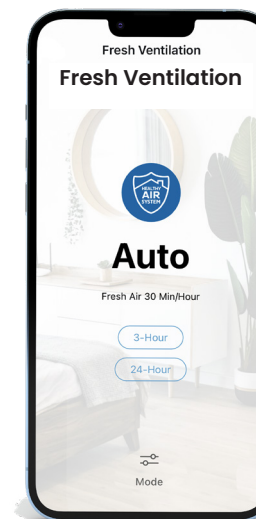

DISCLAIMER: The appearance of the app may differ based on the mobile device being used and its operating software.

Temperature

Besides having the ability to modify their home’s temperature from any mobile device, the AprilAire scheduling and program override give users the flexibility they need to save money—without sacrificing comfort.

Air Purity

It’s so important to have the ability to control air cleaning, especially for people who suffer from asthma and allergies. It couldn’t be easier with AprilAire’s exclusive Event-Based™ Air Cleaning feature.

Need to know when air cleaning is necessary? AprilAire 3-day weather forecast includes pollen and mold conditions to eliminate the guesswork.

Humidity

Create A Healthy Home For Your Family

Too much and the air feels sticky and uncomfortable, but mold and mildew love it. Too little and our skin and nasal tissue become too dry. Humidity plays a big role in your customers’ health and comfort so having the ability to verify and control it is a requirement of many consumers.