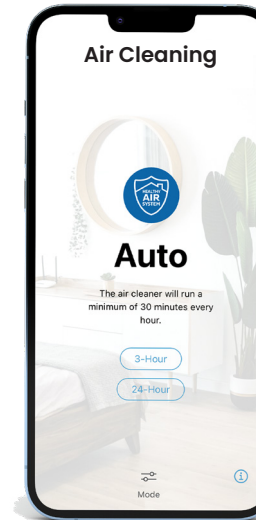

Air Purity

It’s so important to have the ability to control air cleaning, especially for people who suffer from asthma and allergies. It couldn’t be easier with AprilAire’s exclusive Event-Based™ Air Cleaning feature.

Need to know when air cleaning is necessary? AprilAire 3-day weather forecast includes pollen and mold conditions to eliminate the guesswork.