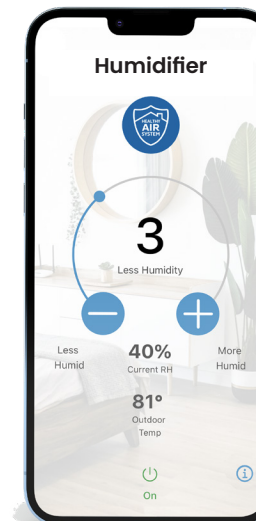

Humidity

Create A Healthy Home For Your Family

Too much and the air feels sticky and uncomfortable, but mold and mildew love it. Too little and our skin and nasal tissue become too dry. Humidity plays a big role in your customers’ health and comfort so having the ability to verify and control it is a requirement of many consumers.