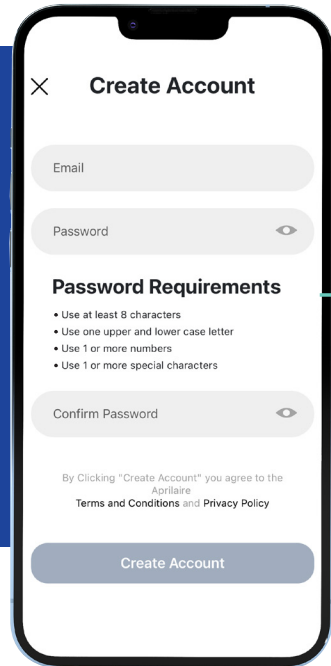

Wi-Fi Connection That's Simple, Safe & Secure

You don't have to do a thing. The app is setup and controlled by the customer in three easy steps. AprilAire also provides setup support via phone at 800.545.2219 or online at aprilaire.com/app.

- 1 **DOWNLOAD** the AprilAire Wi-Fi Thermostat App.
- 2 **REGISTER** your AprilAire user account.
- 3 **CONNECT** the Wi-Fi thermostat to your home network.

Scan the QR code with your smartphone's camera to download the app.