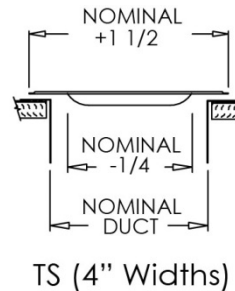

Plated Metal

- ☐ Antique Brass
- ☐ Black Nickel
- ☐ Oil Rub Bronze
- ☐ Pewter
- ☐ Polished Brass
- ☐ Polished Chrome
- ☐ Satin Nickel

Additional Information:

Project / Location:
Engineer:
Architect:
Contractor:

Submittal Notes