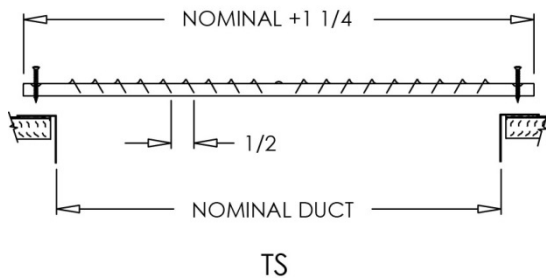

Plated Metal

- ☐ Antique Brass
- ☐ Black Nickel
- ☐ Oil Rub Bronze
- ☐ Pewter
- ☐ Polished Brass
- ☐ Polished Chrome
- ☐ Satin Nickel

Additional Information:

Project / Location:
Engineer:
Architect:
Contractor:

Submittal Notes