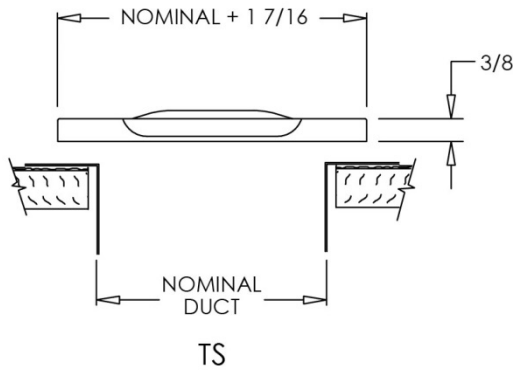

Plated Metal

- ☐ Antique Brass
- ☐ Black Nickel
- ☐ Oil Rub Bronze
- ☐ Pewter
- ☐ Polished Brass
- ☐ Polished Chrome
- ☐ Satin Nickel

Additional Information:

Project / Location:
Engineer:
Architect:
Contractor:

Submittal Notes