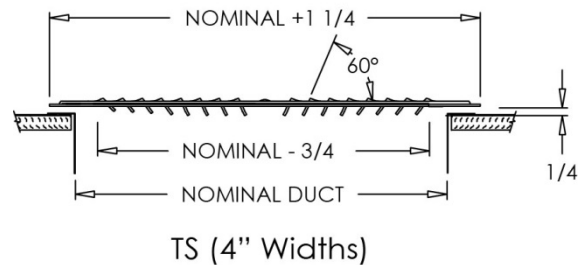

Plated Metal

- ☐ Antique Brass
- ☐ Black Nickel
- ☐ Oil Rub Bronze
- ☐ Pewter
- ☐ Polished Brass
- ☐ Polished Chrome
- ☐ Satin Nickel

Additional Information:

Project / Location:
Engineer:
Architect:
Contractor:

Submittal Notes