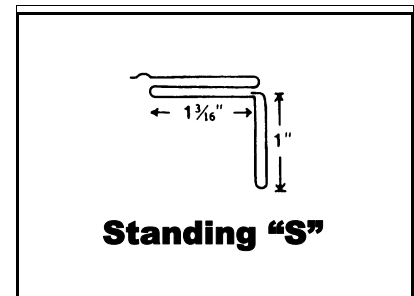

CLEAT & DUCT CONNECTORS

DRIVES

LENGTH	GAUGE	PROD#	WT / FT
8'	30	DR8	.09
10'	30	DR	.09
10'	26	DR26	.16
10'	24	DR24	.29
10'	22	DR22	.40

FLAT "S"

LENGTH	GAUGE	PROD#	WT / FT
8'	30	FLS8	.19
10'	30	FLS	.19
10'	26	FLS26	.27
10'	24	FLS24	.34

22 GA. STANDING "S"

LENGTH	GAUGE	PROD#	WT / FT
10'	22	STS	.6

STANDING CENTER DRIVE

LENGTH	GAUGE	PROD#	WT / FT
10'	24	SCD	.43

BAR SLIP

LENGTH	OPENING	PROD#	WT / FT
10'	1 - 1/8"	118BS	.59
10'	1 - 5/8"	158BS	.60
10'	2 - 1/8"	218BS	.61