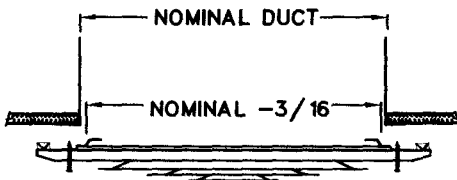

**425 Series  
 Step Down Diffuser with  
 Slide-in Damper**
**Standard:**

- All steel galvaneal construction
- For evaporative coolers or central blower systems
- Modern step-down design
- 4-way air-diffusion
- Countersunk mounting holes for flush appearance with color matching Phillips posi-drive screws
- One-piece removable slide damper for off season closure
- Soft White