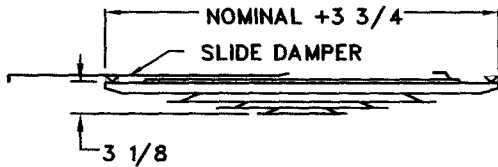

**425 Series  
 Step Down Diffuser with  
 Slide-in Damper**
**Standard:**

- All steel galvaneal construction
- For evaporative coolers or central blower systems
- Modern step-down design
- 4-way air-diffusion
- Countersunk mounting holes for flush appearance with color matching Phillips posi-drive screws
- One-piece removable slide damper for off season closure
- Soft White