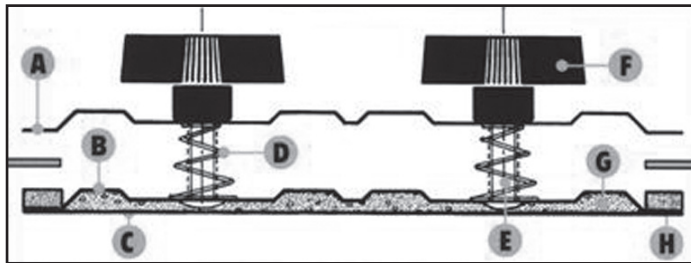

SUBMITTAL RECORD

JOB _____
 LOCATION _____
 SUBMITTED TO _____
 SUBMITTAL PREPARED BY _____
 APPROVED BY _____
 DATE _____

**Submittal Form
 ROUND
 ACCESS DOORS**

Features

- Available insulated or uninsulated
- Tested to withstand 20" W.G. positive pressure & 10" of negative pressure
- Closed Cell Neogasket
- Bonding of Neoprene Gasket to inside plate prevents leakage.
- Conical Springs between the two plates provides for easy installation
- High Impact Plastic Knobs are designed to avoid stripping and allow a tool-free operation.
- Template for duct-opening cut out insures proper hole size.

Round
 Access
 Doors

- A. Outer Top Plate
- B. Lower Inside Plate
- C. Optional Insulated Cover Plate
- D. Conical Spring
- E. Connecting Bolt
- F. Hand Knob with Steel Insert
- G. Optional Insulation
- H. Closed Cell Neoprene Gasket