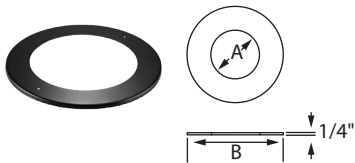

DuraBlack Trim Collar

Use as a decorative Trim Collar for DuraBlack connection to chimney.

SIZE	6"	7"	8"	10"
A	6 1/8"	7 1/8"	8 1/8"	10 1/8"
B	9"	10"	11"	13"
ORDER #	6DBK-TC	7DBK-TC	8DBK-TC	10DBK-TC
STOCK #	810000982	810000996	810001018	810001028