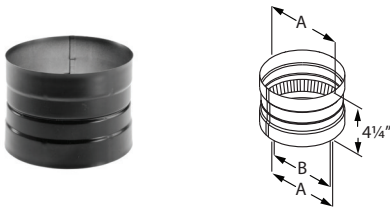

DuraBlack Double-Skirted Stovetop Adapter

Use to adapt DuraBlack stovepipe to appliance flue outlets. Outer wall covers appliance flue outlet.

SIZE	6"	7"	8"	10"
A	6 1/8"	7 1/8"	8 1/8"	10 1/8"
B	5 5/8"	6 5/8"	7 5/8"	9 5/8"
ORDER #	6DBK-ADDB	7DBK-ADDB	8DBK-ADDB	10DBK-ADDB
STOCK #	810000978	810000994	810001015	810001027