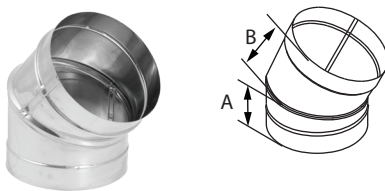

DuraBlack SS 45° Elbow

Offsets obstructions as needed. Adjustable.

SIZE	6"	8"
A	4"	4 1/2"
B	3 1/2"	4 1/2"
ORDER #	6DBK-E45SS	8DBK-E45SS
STOCK #	810000973	810001010