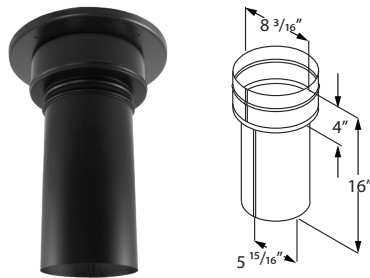

DuraBlack Slip Increaser w/ Trim

Use to adapt from 6" DuraBlack to 8" DuraTech, DuraPlus, or DuraLiner at the ceiling support box or finishing collar. Adds 5" - 15" of length.

Note: When installed with DuraTech Premium or DuraTech Canada, do not use trim collar.

SIZE	6" - 8"
ORDER #	6DBK-XS8
STOCK #	810000962