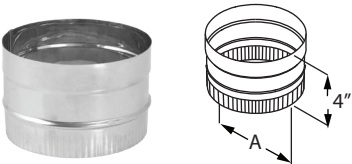

DuraBlack SS Stovetop Adapter

Use to adapt DuraBlack stovepipe to appliance flue outlet.

SIZE	6"	8"
A	5 15/16"	7 15/16"
ORDER #	6DBK-ADSS	8DBK-ADSS
STOCK #	810000980	810001017