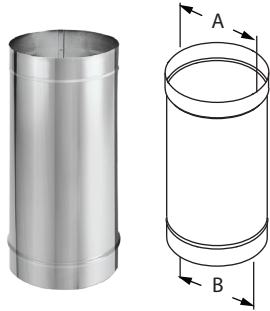

DuraBlack SS Single-Wall Pipe

Use for a single-wall connector pipe. Requires 18" clearance to combustibles. Subtract 1 1/4" from the length to calculate the installed length.

SIZE		6"	8"
A		6 1/8"	8 1/8"
B		6"	8"
12" LENGTH	ORDER #	6DBK-12SS	8DBK-12SS
	STOCK #	810000964	810001001
24" LENGTH	ORDER #	6DBK-24SS	8DBK-24SS
	STOCK #	810000966	810001003
48" LENGTH	ORDER #	6DBK-48SS	8DBK-48SS
	STOCK #	810000968	810001005