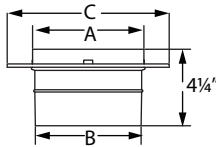

Snap-Lock Adapter w/ Trim

Connects into the ceiling support box or finishing collar and extends down to fit into stovepipe for a drip-free connection to a DuraTech, DuraPlus, or DuraLiner Chimney system. Provides a strong mechanical connection. Adapter will work with all 6"-8" DuraPlus, and 7"-8" DuraTech installations. Adapter will work with 5"-6" DuraTech Ceiling Support Box installations only.

Note: Do not use with DuraTech Premium or DuraTech Canada.

SIZE	5"	6"	7"	8"
A	5 1/4"	6 1/4"	7 1/4"	8 1/4"
B	4 7/8"	5 7/8"	6 7/8"	7 7/8"
C	9"	9"	11"	11"
ORDER #	5DBK-ADSL	6DBK-ADSL	7DBK-ADSL	8DBK-ADSL
STOCK #	810000956	810000961	810000984	810000999