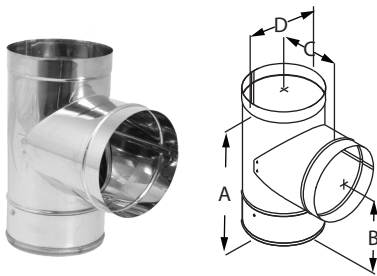

DuraBlack SS Tee w/ Clean-Out Cap

Use with rear exit appliances and appliances that require a barometric damper.

SIZE	6"	8"
A	10 1/2"	12 1/2"
B	6 3/8"	7 1/4"
C	5 3/4"	7"
D	6 1/8"	8 1/8"
ORDER #	6DBK-TSS	8DBK-TSS
STOCK #	810000971	810001008