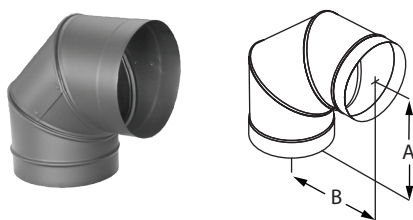

DuraBlack 90° Elbow

Offsets obstructions as needed or to orient the stovepipe horizontally for through the wall installation. Elbows angles are now adjustable. Adjustable elbows are manufactured drip free so creosote travels back to the stove as intended. Not recommended for rear exit appliances.

SIZE	6"	7"	8"	10"
A	6"	6 1/4"	7"	7 1/2"
B	5 3/4"	6 3/4"	7 1/8"	7"
ORDER #	6DBK-E90	7DBK-E90	8DBK-E90	10DBK-E90
STOCK #	810000974	810000990	810001011	810001026