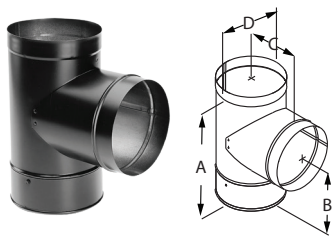

DuraBlack Tee w/ Clean-Out Cap

Use with rear exit appliances and appliances that require a barometric damper.

SIZE	6"	7"	8"	10"
A	10 1/2"	11 1/2"	12 1/2"	14"
B	6 3/8"	7"	7 1/4"	8 1/4"
C	5 3/4"	6"	7"	8"
D	6 1/8"	7 1/8"	8 1/8"	10 1/8"
ORDER #	6DBK-T	7DBK-T	8DBK-T	10DBK-T
STOCK #	810000970	810000991	810001007	810001024