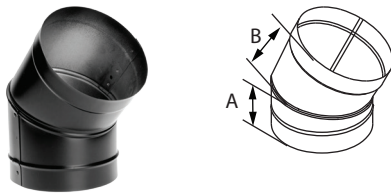

DuraBlack 45° Elbow

Offsets obstructions as needed. Elbows angles are now adjustable. Adjustable elbows are manufactured drip free so creosote travels back to the stove as intended.

SIZE	6"	7"	8"	10"
A	4"	4"	4 1/2"	4 1/2"
B	3 1/2"	3 3/8"	4 1/2"	3 5/8"
ORDER #	6DBK-E45	7DBK-E45	8DBK-E45	10DBK-E45
STOCK #	810000972	810000989	810001009	810001025