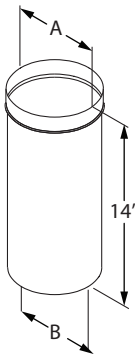

DuraBlack Slip Connector

Use to adapt DuraBlack pipe to ceiling support box or finishing collar. Adds 3" - 13" of length to rigid pipe. Allows drip-free installation without cutting the pipe. Can be used in line to create a telescoping combination when used with a straight length of pipe. Requires screws.

SIZE	10"
A	10 3/16"
B	9 15/16"
ORDER #	10DBK-SC
STOCK #	810001019