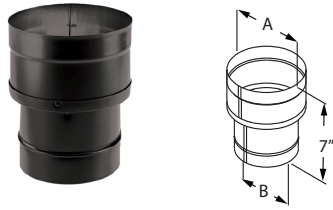

DuraBlack In increaser

Use to increase from a smaller appliance flue outlet to a larger diameter chimney or stovepipe.

SIZE	5"- 6"	6"- 7"	7"- 8"	8"- 10"	9"- 10"
A	6 1/8"	7 1/8"	8 1/8"	10 1/8"	10 1/8"
B	5"	6"	7"	8"	9"
ORDER #	5DBK-X6	6DBK-X7	7DBK-X8	8DBK-X10	9DBK-X10
STOCK #	810000969	810000987	810001006	810001022	810001023