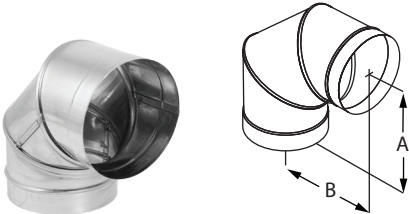

DuraBlack SS 90° Elbow

Offsets obstructions as needed. Adjustable. Not recommended for rear exit appliances.

SIZE	6"	8"
A	6"	7"
B	5 3/4"	7 1/8"
ORDER #	6DBK-E90SS	8DBK-E90SS
STOCK #	810000975	810001012