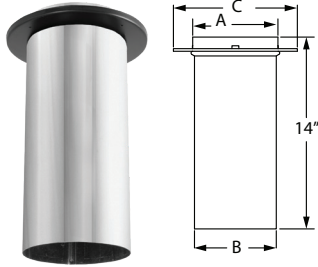

DuraBlack® Stainless Steel - Single-Wall Stovepipe

DuraBlack SS Slip Connector w/ Trim

Use to adapt DuraBlack pipe to ceiling support box or finishing collar. Adds 3" - 13" of length to rigid pipe. Allows drip-free installation without cutting the pipe. Can be used in line to create a telescoping combination when used with a straight length of pipe.

Note: When installed with DuraTech Premium or DuraTech Canada, do not use trim collar.

SIZE	6"	8"
A	6 ³/₁₆"	8 ³/₁₆"
B	5 ¹⁵/₁₆"	7 ¹⁵/₁₆"
ORDER #	6DBK-SCSS	8DBK-SCSS
STOCK #	810000958	810000998