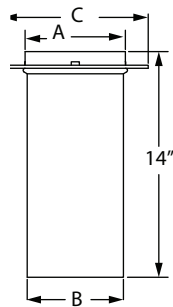

DuraBlack Slip Connector w/ Trim

Used to adapt DuraBlack pipe to 6" - 8" Ceiling Support Box, including DuraTech, and DuraPlus. The Slip connector can also be added to 6" - 8" DuraTech finishing collar. Adds 3"-13" of length to rigid pipe. Provides a strong mechanical connection.

Note: When installed with DuraTech Premium or DuraTech Canada, do not use trim collar.

SIZE	6"	7"	8"
A	6 1/4"	7 1/4"	8 1/4"
B	5 15/16"	6 15/16"	7 15/16"
C	9"	11"	11"
ORDER #	6DBK-SC	7DBK-SC	8DBK-SC
STOCK #	810000957	810000983	810000997