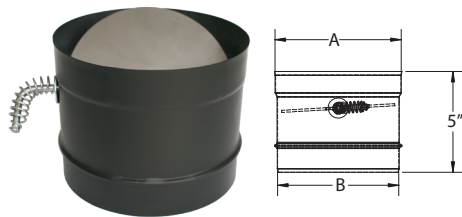

DuraBlack Damper Section

Install at, or close to, the stove outlet in-line. 5" pipe section with the damper pre-installed.

SIZE	6"	7"	8"
ORDER #	6DBK-DS	7DBK-DS	8DBK-DS
STOCK #	810000976	810000992	810001013
A	6 1/8"	7 1/8"	8 1/8"
B	6"	7"	8"