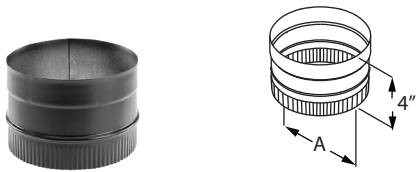

DuraBlack Stovetop Adapter

Use to adapt DuraBlack stovepipe to appliance flue outlet.

SIZE	6"	7"	8"
A	5 15/16"	6 15/16"	7 15/16"
ORDER #	6DBK-AD	7DBK-AD	8DBK-AD
STOCK #	810000979	810000995	810001016

METRIC ADAPTER 6 1/2"	
A	4 3/8"
ORDER #	6DBK-ADM
STOCK #	810000981