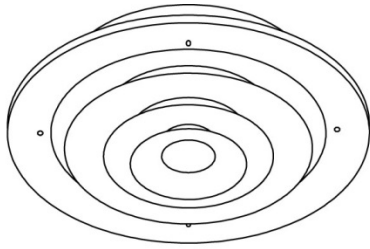

Residential Submittal Sheet

90 Series

Step Down Round Ceiling Diffuser

Model: 90

Description: Step Down Round Ceiling Diffuser

Standard Features:

- Attractive concentric rings provide 360° air diffusion
- All steel construction
- Ideal for residential and light commercial applications
- Countersunk mounting holes for flush appearance with color matching Phillips posi-drive screws
- Soft white

- Almond
- Black Velvet
- Bronze
- Camaro Silver
- Coffee Tan
- Navajo White
- Vanilla

90

90 Series Dimensions

Size	6"	8"	10"	12"	14"
Dimension (A)	1 1/2"	1 3/4"	2 1/4"	2 1/2"	2 3/4"

Additional Information: