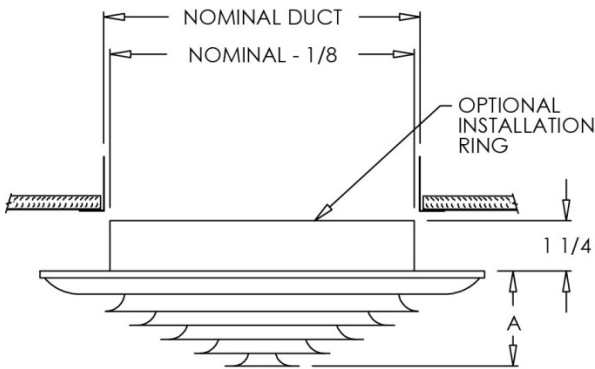

Residential Submittal Sheet

90 Series

Step Down Round Ceiling Diffuser

Model: 90

Description: Step Down Round Ceiling Diffuser

Standard Features:

- Attractive concentric rings provide 360° air diffusion
- All steel construction
- Ideal for residential and light commercial applications
- Countersunk mounting holes for flush appearance with color matching Phillips posi-drive screws
- Soft white

Options:

- Bowtie damper with installation ring (91)
- Installation ring only (92)

Tamper Proof Screws

- "F" Torx Center Pin

Finishes:

Standard Colors

- Soft White
- Driftwood Tan

Designer Colors

- Almond
- Black Velvet
- Bronze
- Camaro Silver
- Coffee Tan
- Navajo White
- Vanilla

90

90 Series Dimensions

Size	6"	8"	10"	12"	14"
Dimension (A)	1 1/2"	1 3/4"	2 1/4"	2 1/2"	2 3/4"

Additional Information: