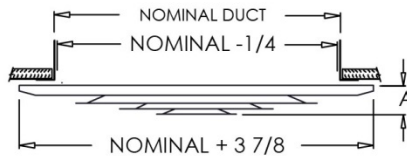

# Residential Submittal Sheet

100 Series

Step Down Ceiling Diffuser

100

100-D

100-O

100-NLC

**Model:** 100

**Description:** Step Down Ceiling Diffuser

**Standard Features:**

- Step down core design allowing for uniform air distribution
- Four way air diffusion
- Countersunk mounting holes for flush appearance with color matching Phillips posi-drive screws
- Soft white

**Options:**

- Lever operated Multi-Shutter Damper (100-D)
- Lever operated Opposed Blade Damper (100-O)
- Square to round ADC compliant 2" No Labor Collar with roll formed retention bead (100-NLC)

**Tamper Proof Screws**

Size	6"	8"	10"	12"	14"	16"	18"	20"	24"
Dimension (A)	1 1/4"	1 1/4"	1 5/8"	2"	2 1/4"	2 3/4"	3"	3"	3 1/4"

**Additional Information:**

Project / Location:

Engineer:

Architect:

Contractor:

**Submittal Notes**