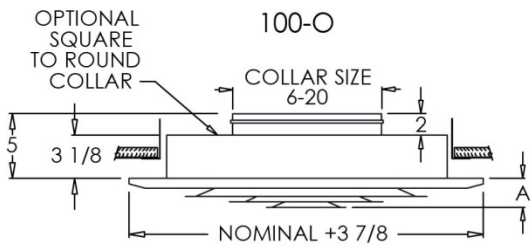

100-NLC

Model: 100

Description: Step Down Ceiling Diffuser

Standard Features:

- Step down core design allowing for uniform air distribution
- Four way air diffusion
- Countersunk mounting holes for flush appearance with color matching Phillips posi-drive screws
- Soft white

Options:

- ☐ Lever operated Multi-Shutter Damper (100-D)
- ☐ Lever operated Opposed Blade Damper (100-O)
- ☐ Square to round ADC compliant 2" No Labor Collar with roll formed retention bead (100-NLC)

Tamper Proof Screws

- ☐ "F" Torx Center Pin

Finishes:

Standard Colors

- ☐ Soft White
- ☐ Driftwood Tan

Designer Colors

- ☐ Almond
- ☐ Black Velvet
- ☐ Bronze
- ☐ Camaro Silver
- ☐ Coffee Tan
- ☐ Navajo White
- ☐ Vanilla

100 Series Dimensions

Size	6"	8"	10"	12"	14"	16"	18"	20"	24"
Dimension (A)	1 1/4"	1 1/4"	1 5/8"	2"	2 1/4"	2 3/4"	3"	3"	3 1/4"

Additional Information:

Project / Location:

Engineer:

Architect:

Contractor:

Submittal Notes