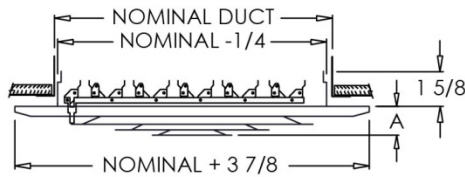

# Residential Submittal Sheet

100 Series

Step Down Ceiling Diffuser

100

100-D

100-O

100-NLC

**Model:** 100

**Description:** Step Down Ceiling Diffuser

**Standard Features:**

- Step down core design allowing for uniform air distribution
- Four way air diffusion
- Countersunk mounting holes for flush appearance with color matching Phillips posi-drive screws
- Soft white

**Options:**

- Lever operated Multi-Shutter Damper (100-D)
- Lever operated Opposed Blade Damper (100-O)
- Square to round ADC compliant 2" No Labor Collar with roll formed retention bead (100-NLC)

**Tamper Proof Screws**

Size	6"	8"	10"	12"	14"	16"	18"	20"	24"
Dimension (A)	1 1/4"	1 1/4"	1 5/8"	2"	2 1/4"	2 3/4"	3"	3"	3 1/4"

**Additional Information:**

Project / Location:

Engineer:

Architect:

Contractor:

**Submittal Notes**