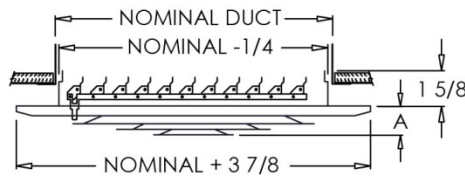

# Residential Submittal Sheet

100 Series

Step Down Ceiling Diffuser

100

100-D

100-O

100-NLC

**Model:** 100

**Description:** Step Down Ceiling Diffuser

**Standard Features:**

- Step down core design allowing for uniform air distribution
- Four way air diffusion
- Countersunk mounting holes for flush appearance with color matching Phillips posi-drive screws
- Soft white

**Options:**

- Lever operated Multi-Shutter Damper (100-D)
- Lever operated Opposed Blade Damper (100-O)
- Square to round ADC compliant 2" No Labor Collar with roll formed retention bead (100-NLC)

**Tamper Proof Screws**

Size	6"	8"	10"	12"	14"	16"	18"	20"	24"
Dimension (A)	1 1/4"	1 1/4"	1 5/8"	2"	2 1/4"	2 3/4"	3"	3"	3 1/4"

**Additional Information:**

Project / Location:

Engineer:

Architect:

Contractor:

**Submittal Notes**